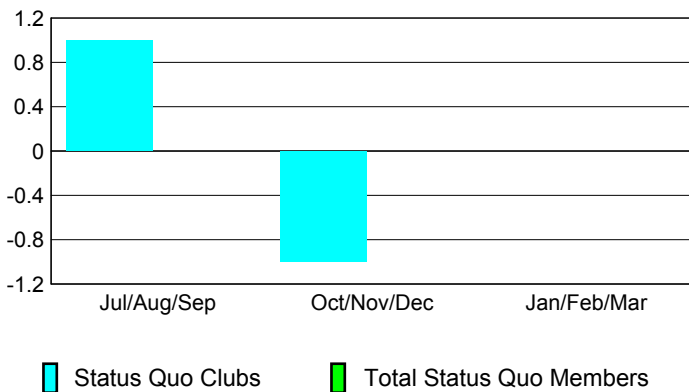

Club Results 2008-2009

Goal, New, Dropped, Gain/Loss

Comparison of Club Gain/Loss

Current Year Compared to the Previous Year

YTD Status Quo Clubs 2008-2009

Status Quo Clubs Compared to Status Quo Members

MEMBERSHIP

Membership Results 2008-2009

Membership 2007-2008

Month	Net Memb Goal	Actual New Memb	Actual Dropped Memb	Gain/Loss of Memb	Gain/Loss of Memb
Jul/Aug/Sep	-20	33	-39	-6	-14
Oct/Nov/Dec	20	24	-55	-31	-12
Jan/Feb/Mar	10	38	-36	2	-15
Totals	10	95	-130	-35	-41