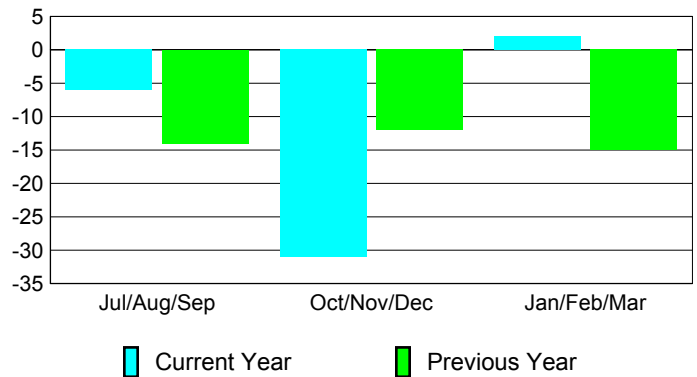

Membership Results 2008-2009

Membership 2007-2008

Month	Net Memb Goal	Actual New Memb	Actual Dropped Memb	Gain/Loss of Memb	Gain/Loss of Memb
Jul/Aug/Sep	-20	33	-39	-6	-14
Oct/Nov/Dec	20	24	-55	-31	-12
Jan/Feb/Mar	10	38	-36	2	-15
Totals	10	95	-130	-35	-41

Membership Results 2008-2009

Goal, New, Dropped, Gain/Loss

Comparison of Membership Gain/Loss

Current Year Compared to the Previous Year

Gender Comparison 2008-2009