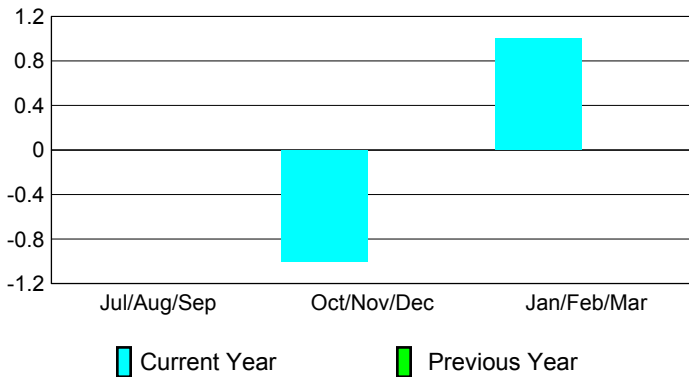

2008-2009 GMT Quarterly Report for District (or Undistricted) **District 103IE**

GMT: **JACQUES 'JACK' VERBEKE**

Location: **FRANCE**

GMT CA: **4**

CLUBS

Club Results 2008-2009

Clubs 2007-2008

Month	New Club Goal	Actual New Clubs	Actual Dropped Clubs	Gain/Loss of Clubs	Gain/Loss of Clubs
Jul/Aug/Sep	0	0	0	0	0
Oct/Nov/Dec	2	0	-1	-1	0
Jan/Feb/Mar	1	0	1	1	0
Totals	3	0	0	0	0

Club Results 2008-2009

Goal, New, Dropped, Gain/Loss

Comparison of Club Gain/Loss

Current Year Compared to the Previous Year

YTD Status Quo Clubs 2008-2009

Status Quo Clubs Compared to Status Quo Members

MEMBERSHIP