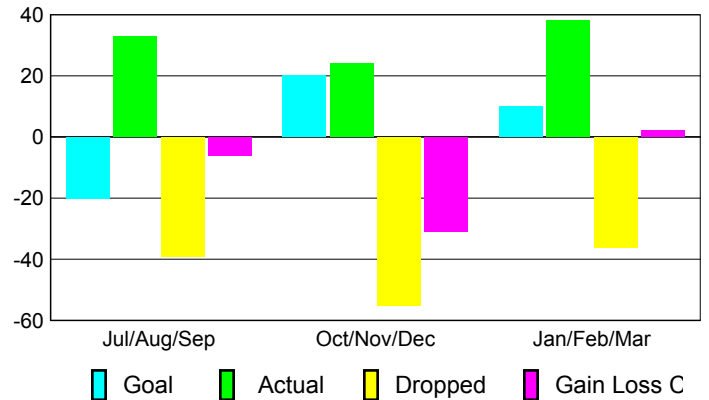

Membership Results 2008-2009

Goal, New, Dropped, Gain/Loss