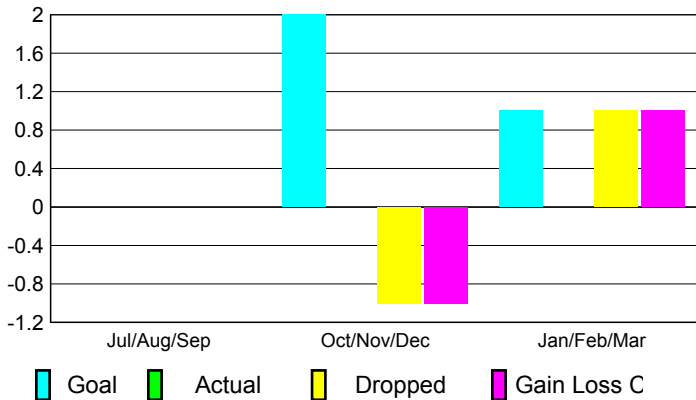

2008-2009 GMT Quarterly Report for District (or Undistricted) **District 103IE**

GMT: **JACQUES 'JACK' VERBEKE**

Location: **FRANCE**

GMT CA: **4**

CLUBS

Club Results 2008-2009

Clubs 2007-2008

Month	New Club Goal	Actual New Clubs	Actual Dropped Clubs	Gain/Loss of Clubs	Gain/Loss of Clubs
Jul/Aug/Sep	0	0	0	0	0
Oct/Nov/Dec	2	0	-1	-1	0
Jan/Feb/Mar	1	0	1	1	0
Totals	3	0	0	0	0

Club Results 2008-2009

Goal, New, Dropped, Gain/Loss

Comparison of Club Gain/Loss

Current Year Compared to the Previous Year

YTD Status Quo Clubs 2008-2009

Status Quo Clubs Compared to Status Quo Members

MEMBERSHIP

Membership Results 2008-2009

Membership 2007-2008

Month	Net Memb Goal	Actual New Memb	Actual Dropped Memb	Gain/Loss of Memb	Gain/Loss of Memb
Jul/Aug/Sep	-20	33	-39	-6	-14
Oct/Nov/Dec	20	24	-55	-31	-12
Jan/Feb/Mar	10	38	-36	2	-15
Totals	10	95	-130	-35	-41